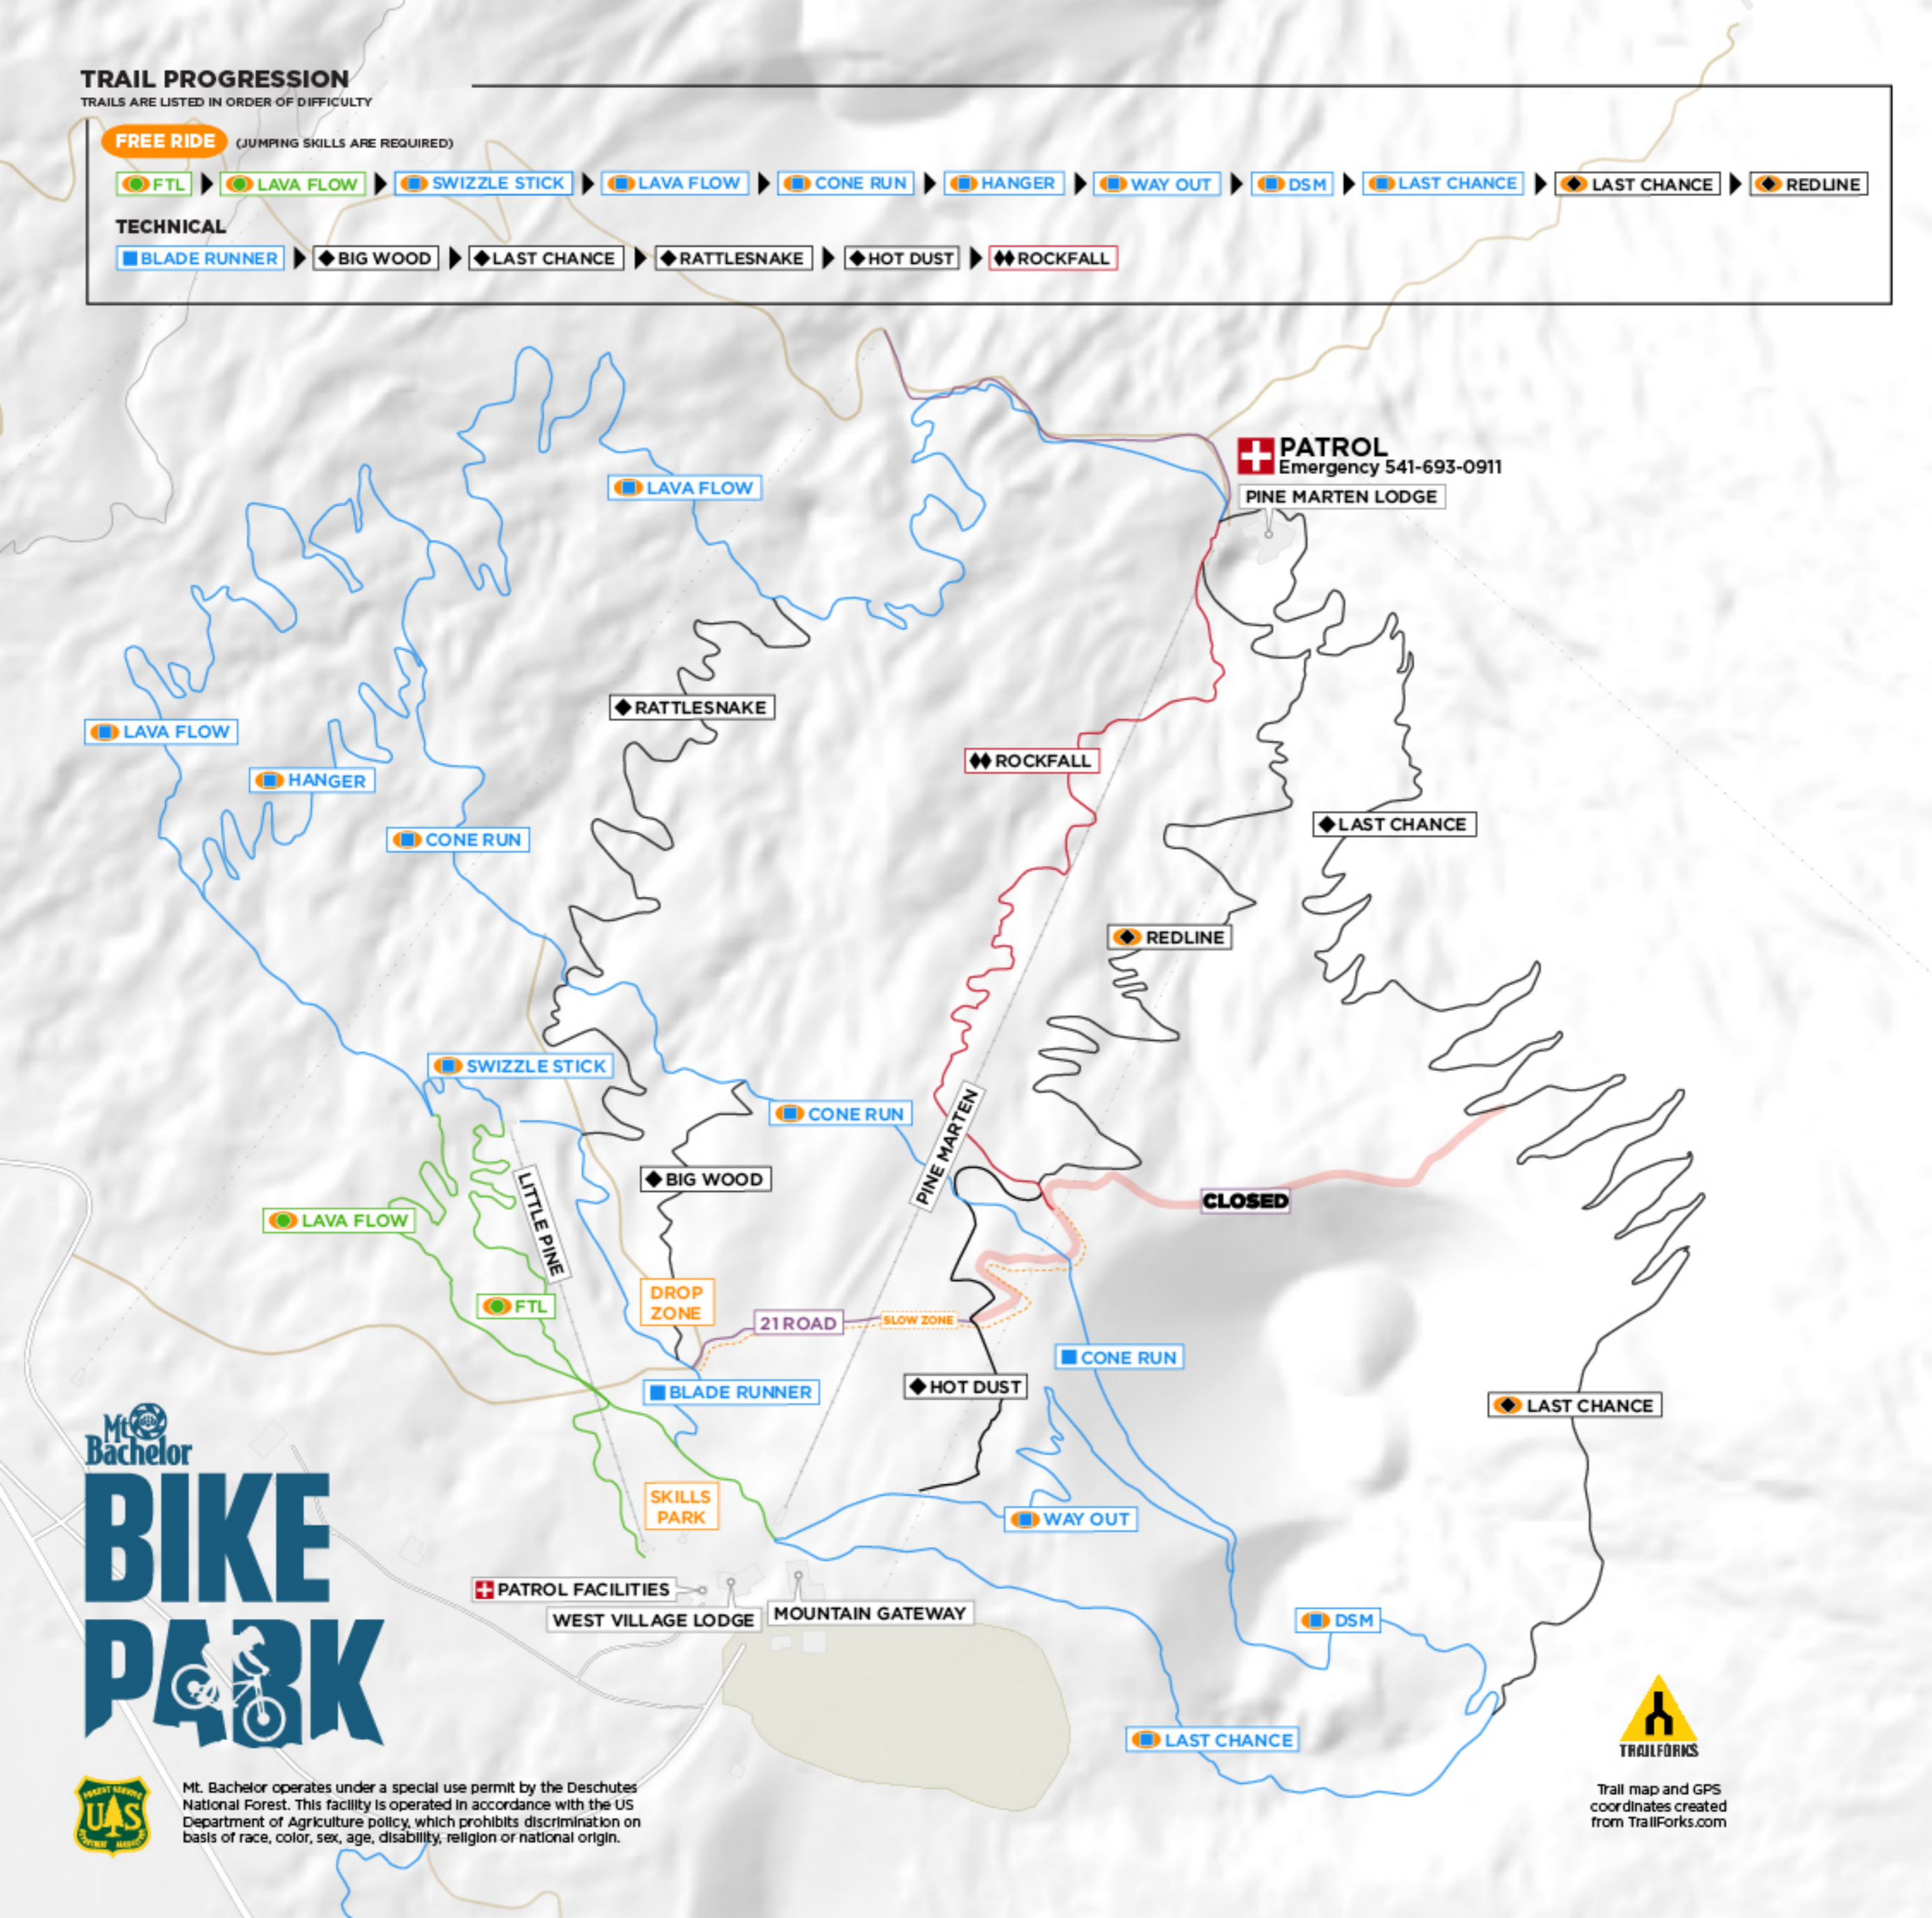

# TRAIL PROGRESSION

TRAILS ARE LISTED IN ORDER OF DIFFICULTY

## FREE RIDE (JUMPING SKILLS ARE REQUIRED)

FTL → LAVA FLOW → SWIZZLE STICK → LAVA FLOW → CONE RUN → HANGER → WAY OUT → DSM → LAST CHANCE → LAST CHANCE → REDLINE

## TECHNICAL

BLADE RUNNER → BIG WOOD → LAST CHANCE → RATTLESNAKE → HOT DUST → ROCKFALL

Mt. Bachelor operates under a special use permit by the Deschutes National Forest. This facility is operated in accordance with the US Department of Agriculture policy, which prohibits discrimination on basis of race, color, sex, age, disability, religion or national origin.

Trail map and GPS coordinates created from TrailForks.com